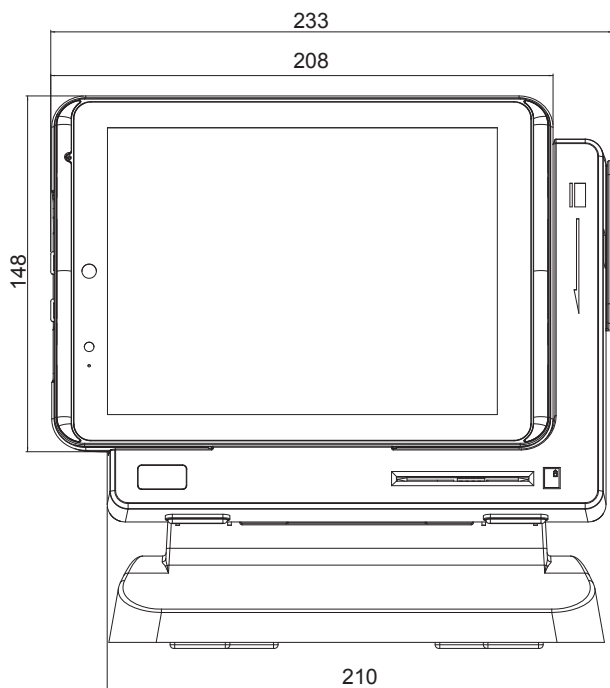

Dimensions

Unit:mm

Standard Accessories

Universal power adapter, 12V / 60W

Optional Accessories

Desktop Cradle

Docking

Hand Strap

Pistol Grip

Thermal Printer