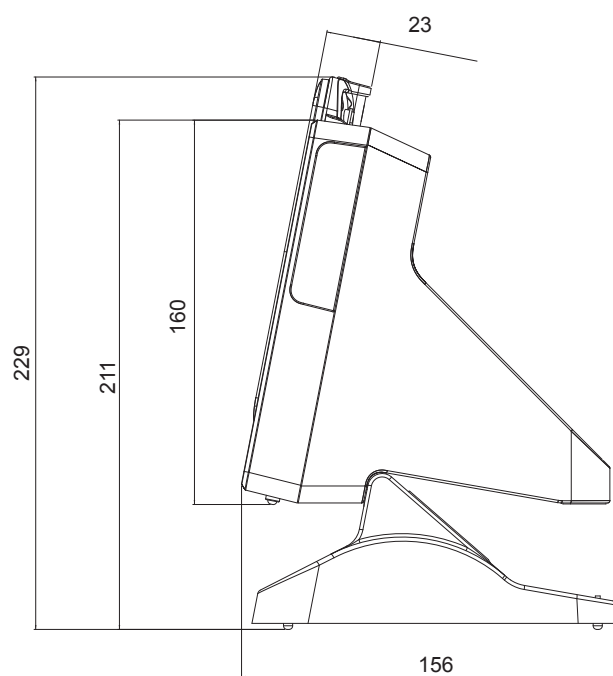

Dimensions

Unit:mm

Standard Accessories

Universal power adapter, 12V / 60W

Optional Accessories

Desktop Cradle

Docking

Hand Strap

Pistol Grip

Thermal Printer